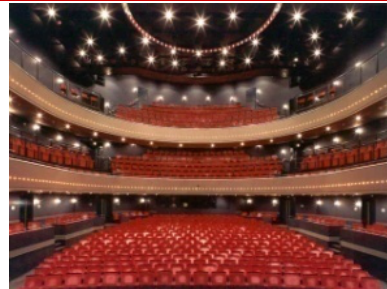

TECHNICAL DATA OF THE RABOBANK THEATERZAAL

The technical data on this website is subject to change. Last update: June 2021

Auditorium

Total chairs	804
Auditorium (incl. orchestra pit)	417
Balcony 1	217
Balcony 2	170
Orchestra pit	60
FOH	19 chairs max.

Dimensions

Playing level	14m x 15m (w x d)
Stage	23,55m x 15,40m (w x d)
Height stage floor	1,05m
Max. height bars	20,35m
Portal bridge	max. 8m high and min. almost stage floor
Manteaux	max. 14,56m and min. 10m wide
Fixed opening	14,44m x 8m (w x h)
Orchestra pit	lowest level: 15,50m x 5,70m (w x d) movable part: 12,60m x 2,60m (w x d)
Distance front edge till 'Koperen Kees'	2,18m

Loading dock

Placed	stage right directly at the stage
Outside door	4,20m height x 4,90m wide
Inside door	4,00m height x 5,00m wide
<i>A floodlight and a siren will tell you if the truck is too high for the inside door</i>	
Depth / length elevator	15,50m
Level	street level
Elevator	truck lowers to stage level